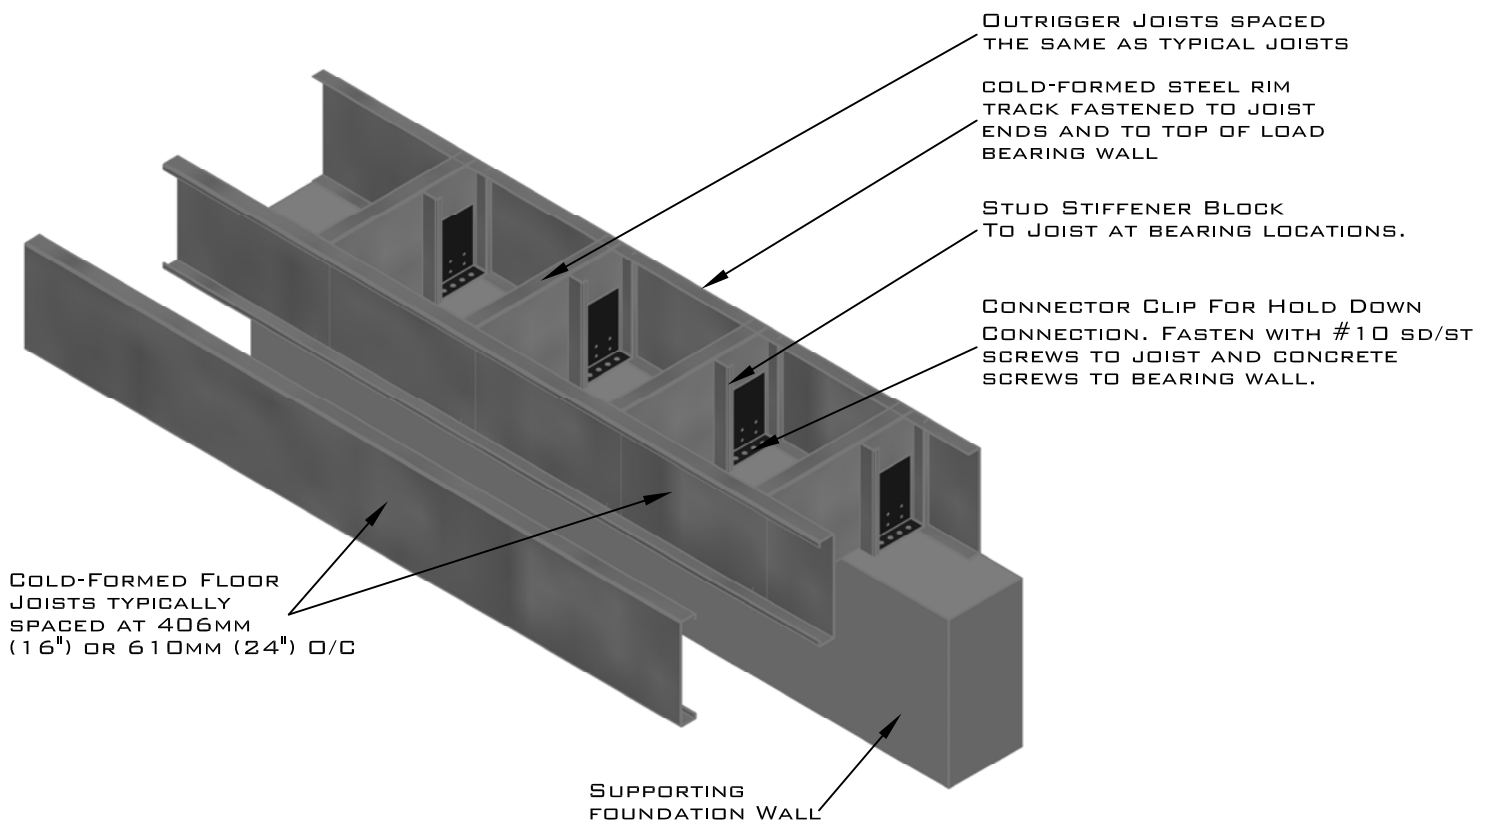

STANDARD OUTRIGGER DETAIL
AT CONCRETE FOUNDATION

P: 1-877-251-6875
F: 1-866-873-0360
INFO@TRUSSES.CA

OUTRIGGER
JOIST DETAILS