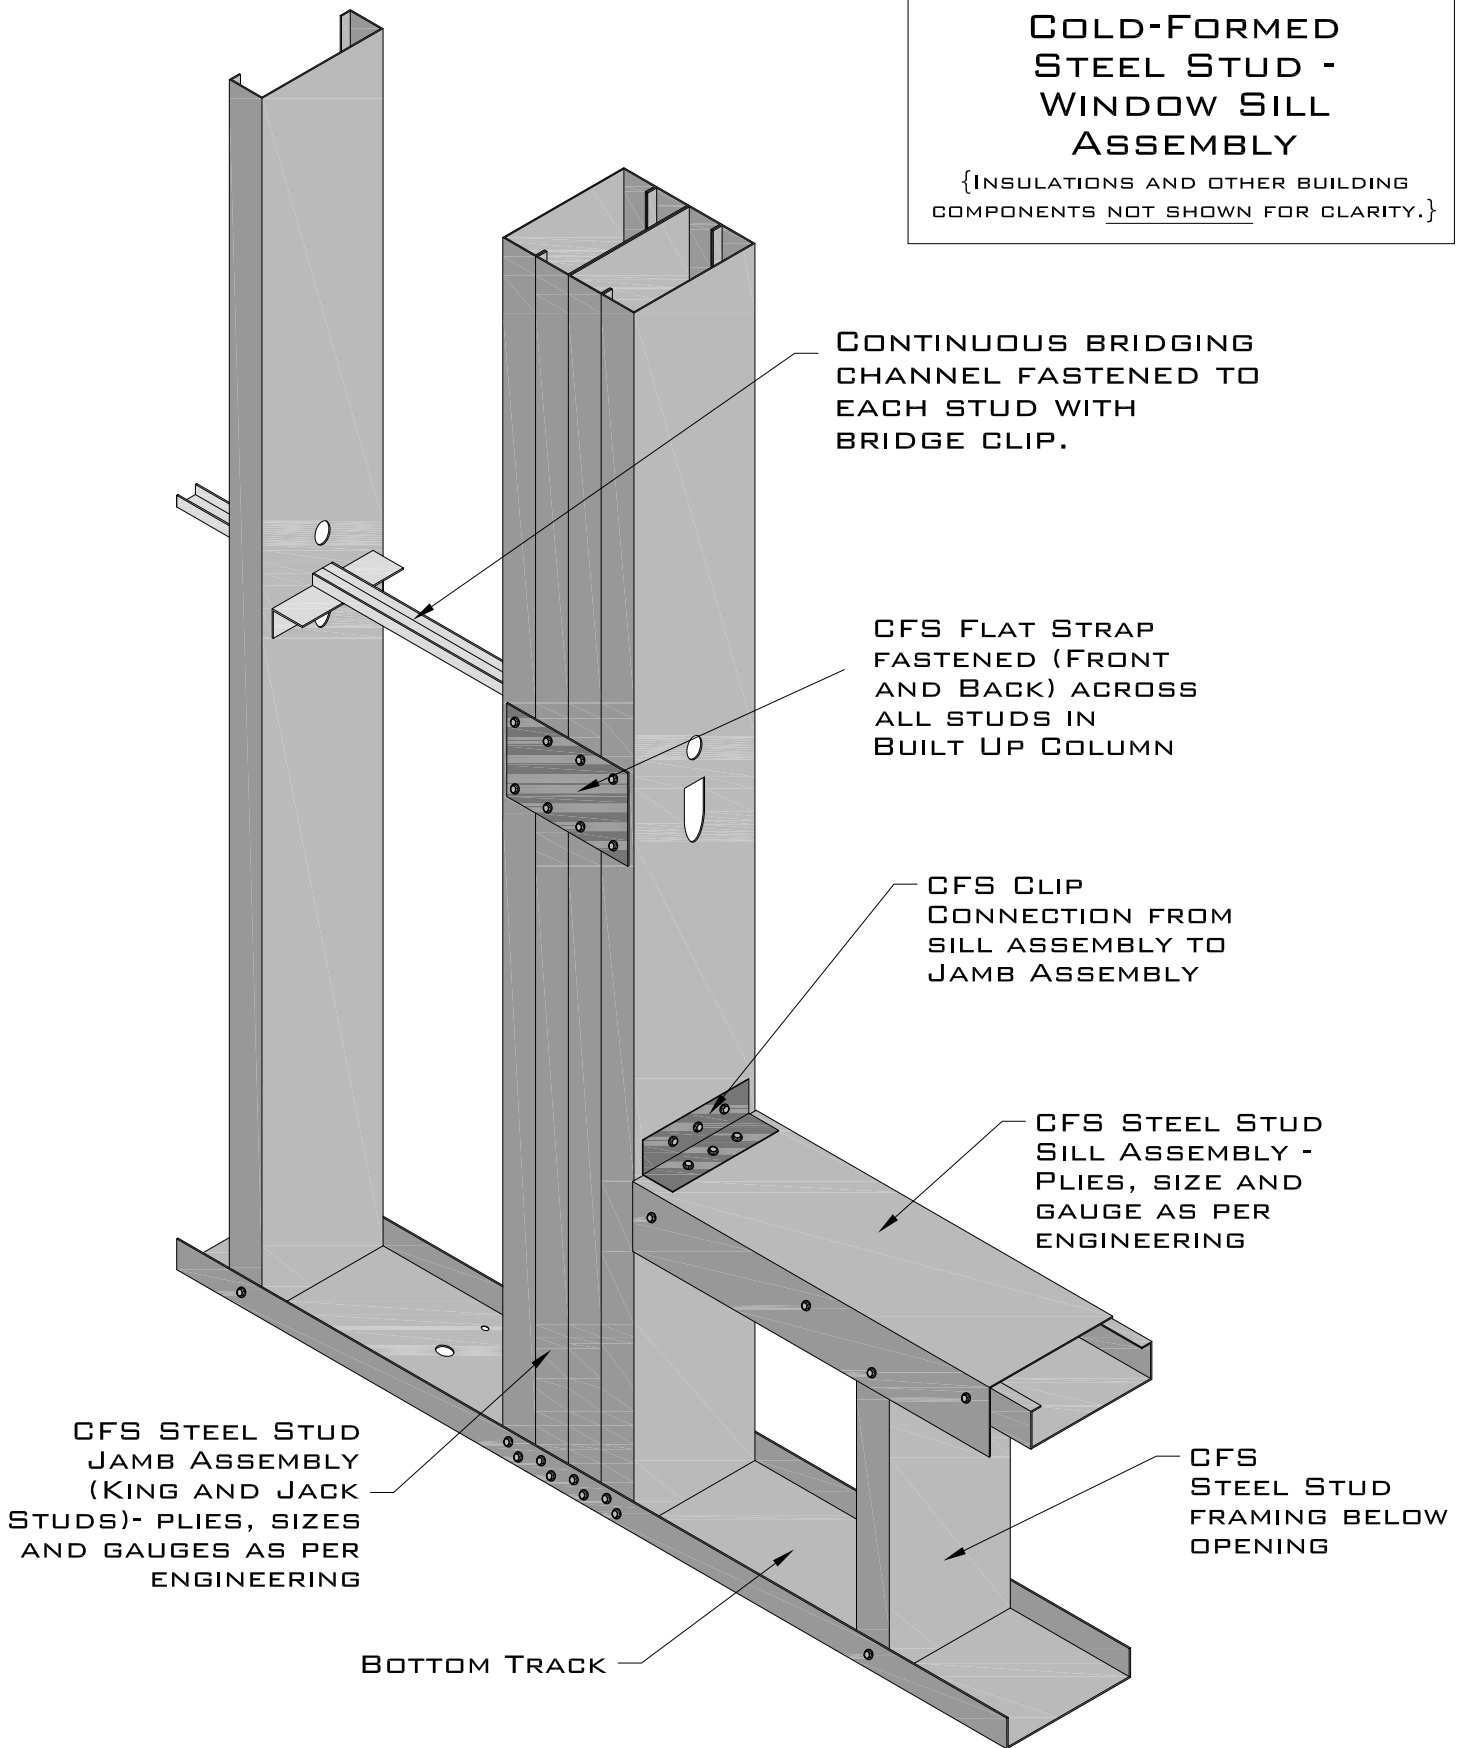

COLD-FORMED STEEL STUD - WINDOW SILL ASSEMBLY

{INSULATIONS AND OTHER BUILDING
COMPONENTS NOT SHOWN FOR CLARITY.}

P: 1-877-251-6875
F: 1-866-873-0360
INFO@TRUSSES.CA

CFS STUD
FRAMING
WINDOW SILL
ASSEMBLY